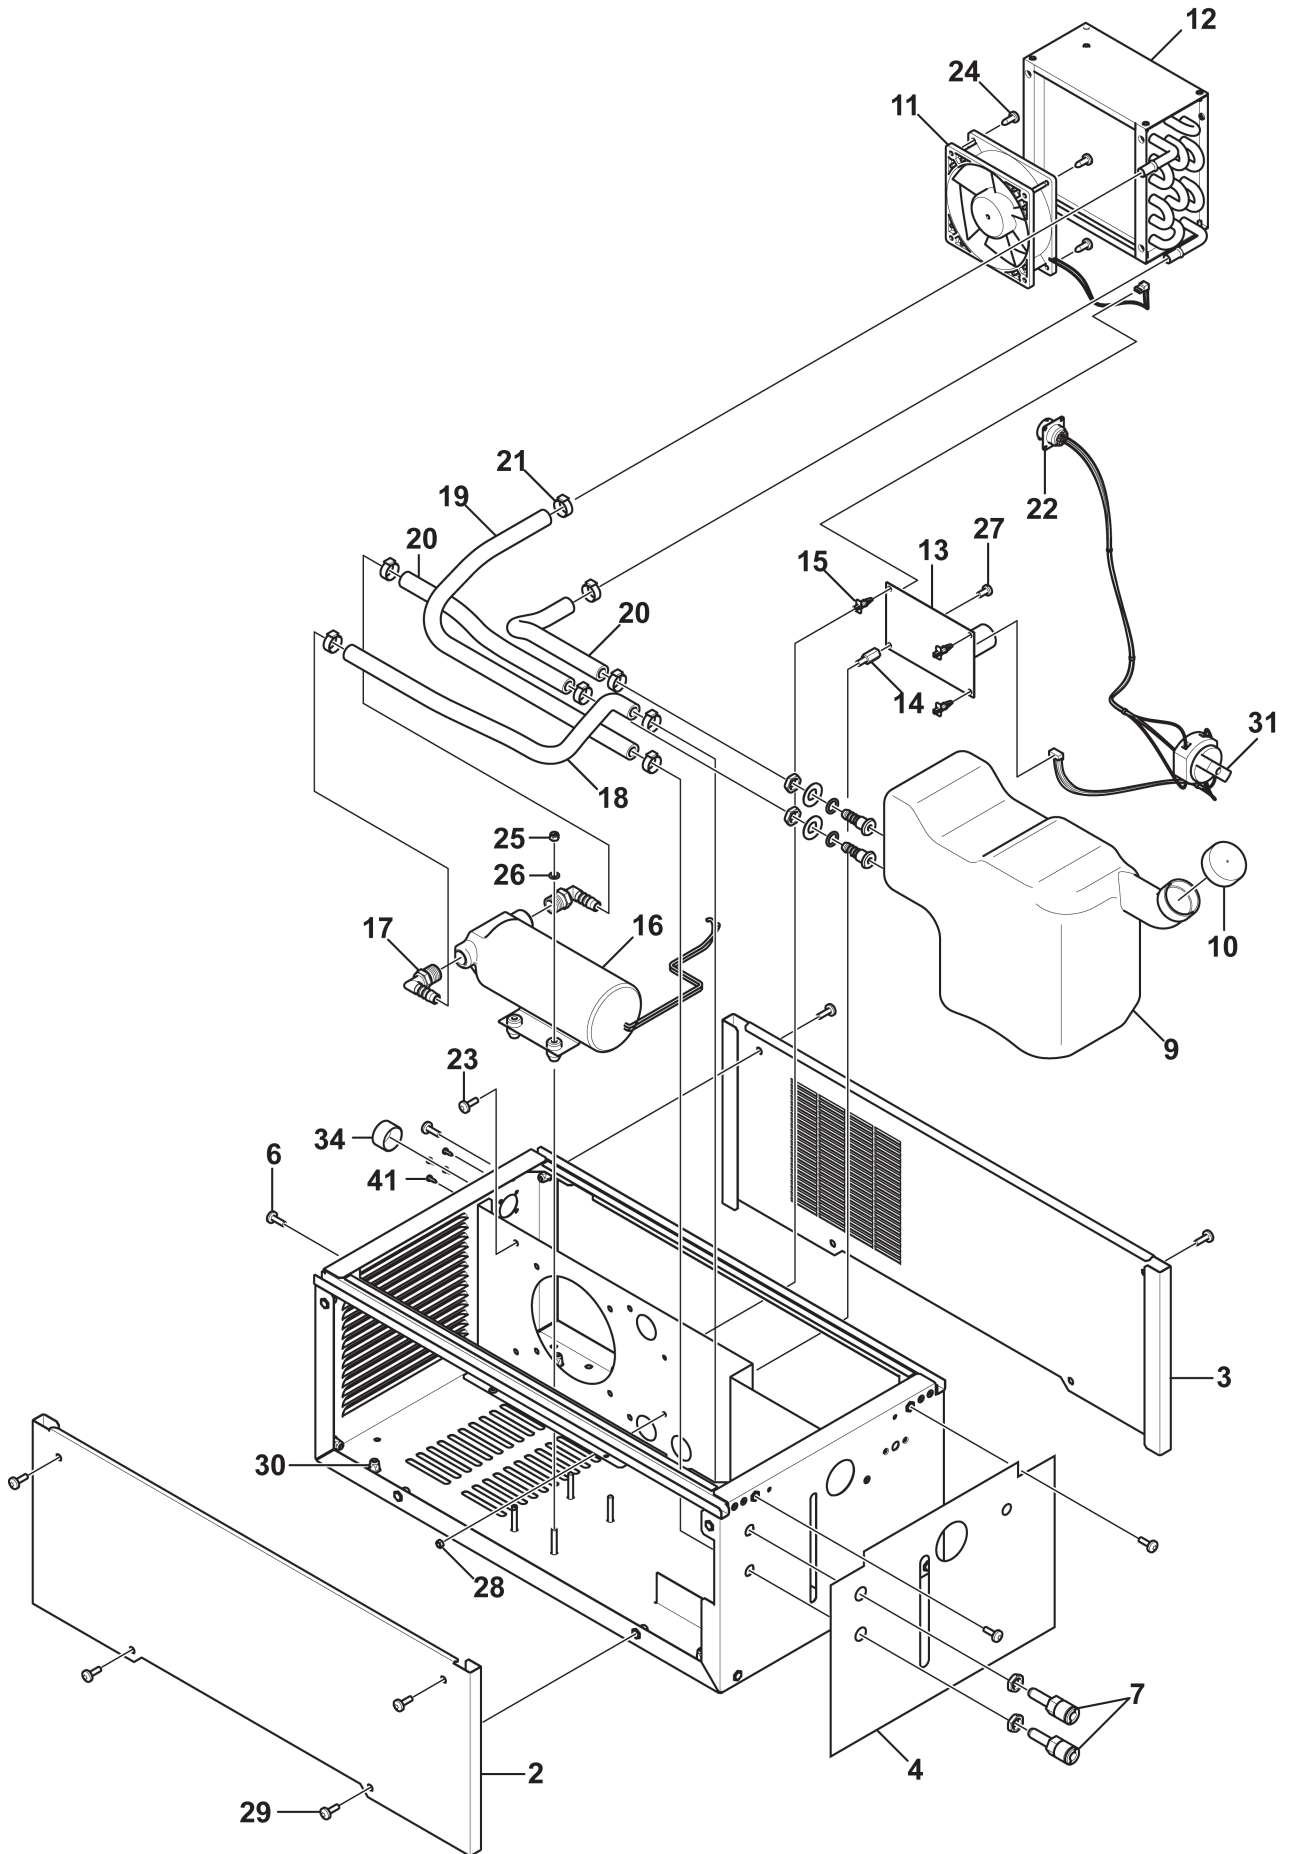

COOL2

Item	Qty	Ordering no.	Denomination	Notes	Component designation
2	1	0465 430 001	Side plate left		
3	1	0465 431 001	Side plate right		
4	1	0465 422 001	Overlay (decal)		
5	1	0465 466 880	Mounting plate kit	2 plates with screws M6×16	
6	8		Screw	M6×15 - 8.8 Black, cutting	
7	2	0446 967 001	Quick coupling	Order along with item 4	
9	1	0462 320 880	Tank complete	Tank with cap and connectors	
10	1	0462 320 002	Tank cap		
11	1	0462 316 880	Fan with contact		
12	1	0462 314 001	Radiator		
13	1	0440 021 883	Printed circuit board		
14	1	0394 516 019	Spacer screw	M4×12	
15	3	0192 790 104	Spacer	12.7 mm	
16	1	0465 465 880	Pump	Includes pump and 2 pump fittings	
17	2	0465 434 001	Hose nipple		
18	1	0457 987 009	Hose	430 mm, D17/10, to be cut to a applicable length	
19	1	0457 987 009	Hose	480 mm, D17/10	
20	2	0457 987 009	Hose	220 mm, D17/10, to be cut to a applicable length	
21	8		Hose clamp	GER 18.5 mm	
22	1	0349 311 381	Switch		
23	4		Screw	M5×12	
24	4		Screw	RTS ST5.5×16	
25	4		Washer	10/5.3×1	
26	4		Nut	M5	
27	1		Screw	M4×6	
28	1		Nut	M4	
29	8		Screw	M16×16	
30	20		Nut	M6	

COOL2

BC_0305