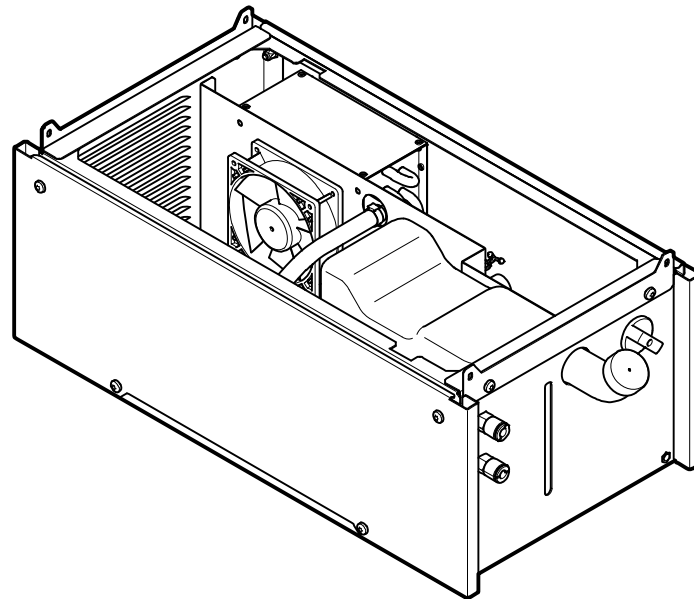

**Spare parts list**

**Edition 20251222**

**Valid for serial no. 251-, 324-xxx-xxx**

<b>Ordering no.</b>	<b>Product</b>
0465 427 880	COOL 2

Spare parts are to be ordered through the nearest ESAB agency. Kindly indicate type of unit, serial number, denominations and ordering numbers according to the spare parts list.

## COOL2

Item	Qty	Ordering no.	Denomination	Notes	Component designation
2	1	0465 430 001	Side plate left		
3	1	0465 431 001	Side plate right		
4	1	0465 422 001	Overlay (decal)		
5	1	0465 466 880	Mounting plate kit	2 plates with screws M6×16	
6	8		Screw	M6×15 - 8.8 Black, cutting	
7	2	0446 967 001	Quick coupling	Order along with item 4	
9	1	0462 320 880	Tank complete	Tank with cap and connectors	
10	1	0462 320 002	Tank cap		
11	1	0462 316 880	Fan with contact		
12	1	0462 314 001	Radiator		
13	1	0440 021 883	Printed circuit board		
14	1	0394 516 019	Spacer screw	M4×12	
15	3	0192 790 104	Spacer	12.7 mm	
16	1	0465 465 880	Pump	Includes pump and 2 pump fittings	
17	2	0465 434 001	Hose nipple		
18	1	0457 987 009	Hose	430 mm, D17/10, to be cut to a applicable length	
19	1	0457 987 009	Hose	480 mm, D17/10	
20	2	0457 987 009	Hose	220 mm, D17/10, to be cut to a applicable length	
21	8		Hose clamp	GER 18.5 mm	
22	1	0349 311 381	Switch		
23	4		Screw	M5×12	
24	4		Screw	RTS ST5.5×16	
25	4		Washer	10/5.3×1	
26	4		Nut	M5	
27	1		Screw	M4×6	
28	1		Nut	M4	
29	8		Screw	M16×16	
30	20		Nut	M6	